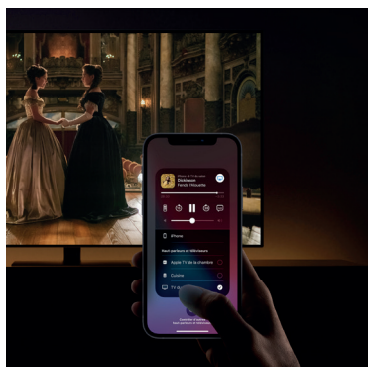

ADDITIONAL INFORMATIONS

AIRPLAY2