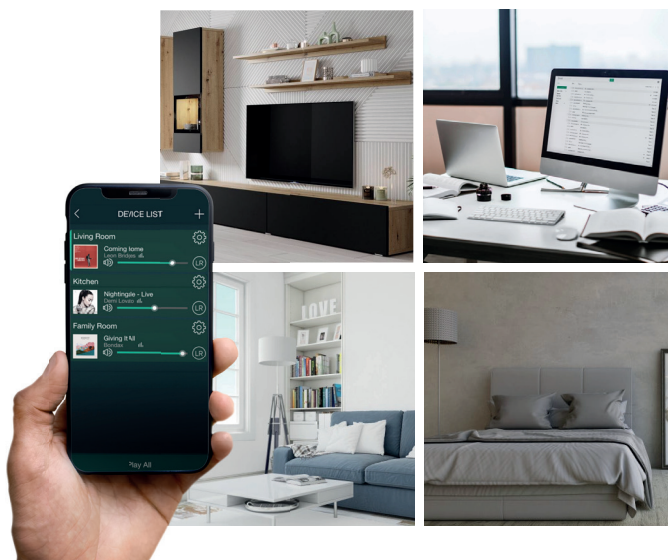

MULTIROOM

AUDIO SOURCES

SPOTIFY CONNECT

With the WM Multiroom you can stream your music directly from the Spotify Connect streaming services.