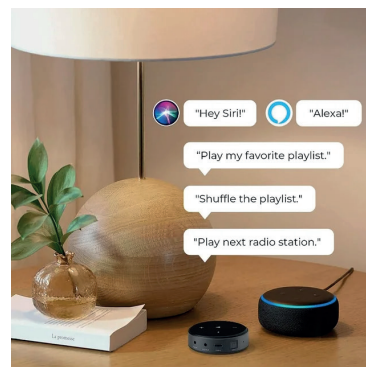

COMPATIBLE